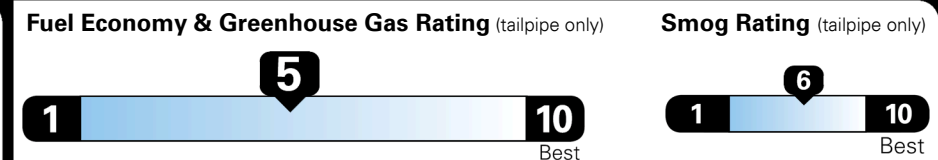

EPA DOT Fuel Economy and Environment

Gasoline Vehicle

Fuel Economy

26 MPG
combined city/hwy

24 city   30 highway

3.8 gallons per 100 miles

Small SUVs range from 14 to 125 MPG. The best vehicle rates 146 MPGe.

You spend $1,000
more in fuel costs over 5 years compared to the average new vehicle.

Annual fuel cost $1,900

This vehicle emits 337 grams CO₂ per mile. The best emits 0 grams per mile (tailpipe only). Producing and distributing fuel also create emissions; learn more at fueleconomy.gov.

Actual results will vary for many reasons, including driving conditions and how you drive and maintain your vehicle. The average new vehicle gets 29 MPG and costs $8,500 to fuel over 5 years. Cost estimates are based on 15,000 miles per year at $ 3.30 per gallon. MPGe is miles per gasoline gallon equivalent. Vehicle emissions are a significant cause of climate change and smog.

fueleconomy.gov

Calculate personalized estimates and compare vehicles

Manufacturer's suggested retail price includes manufacturer's recommended pre-delivery service. Gasoline license and title fees state and local taxes and dealer installed options and accessories are not included in the manufacturer's suggested retail price. This label has been affixed to this vehicle by Hyundai Motor America, pursuant to the requirements of 15 U.S.C. 1231 et seq. which prohibits its removal or alteration prior to delivery to the ultimate purchaser.

PARTS CONTENT INFORMATION FOR VEHICLE IN THIS CARLINE:
U.S./CANADIAN PARTS CONTENT: 51 %
MAJOR SOURCES OF FOREIGN PARTS CONTENT: KOREA: 31 %

Note: Parts content does not include final assembly, distribution, or other non-parts costs.
FOR THIS VEHICLE:
FINAL ASSEMBLY POINT: MONTGOMERY, ALABAMA U.S.A.
COUNTRY OF ORIGIN:
ENGINE: U.S.A
TRANSMISSION: U.S.A